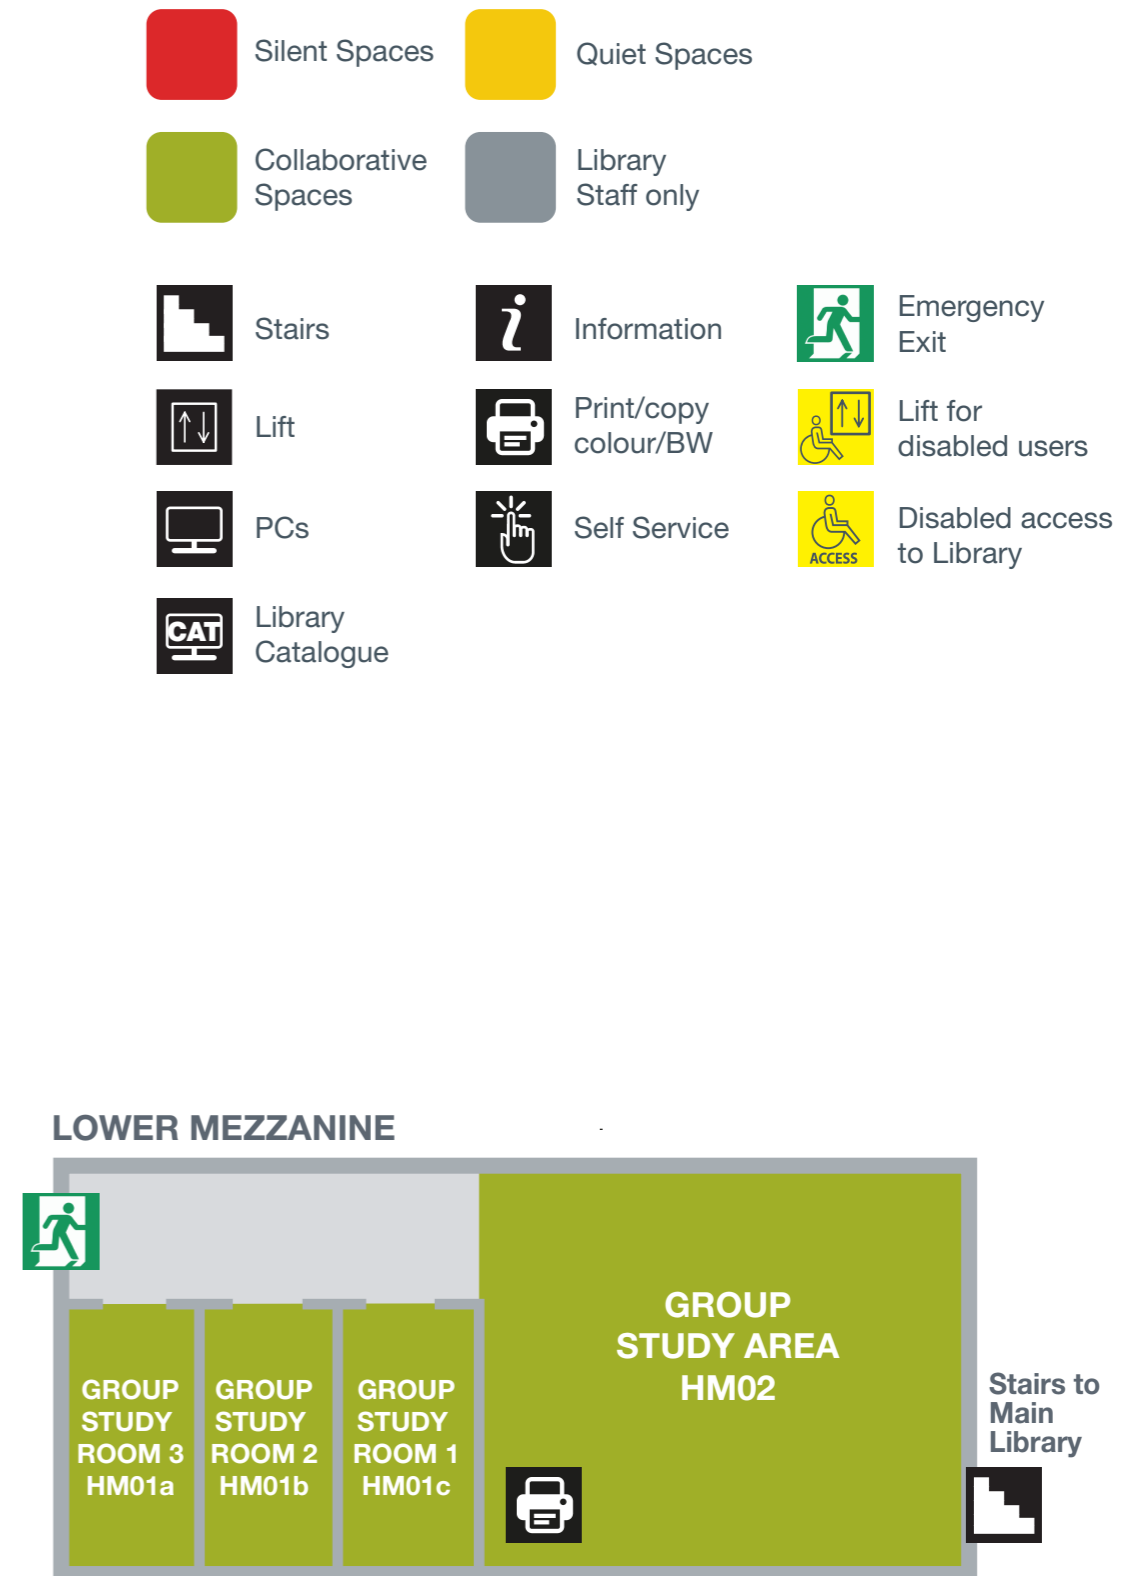

WHEATLEY LIBRARY : Floor Plan

- Silent Spaces
- Quiet Spaces
- Collaborative Spaces
- Library Staff only
- Stairs
- Lift
- PCs
- Library Catalogue
- Information
- Print/copy colour/BW
- Self Service
- Emergency Exit
- Lift for disabled users
- Disabled access to Library