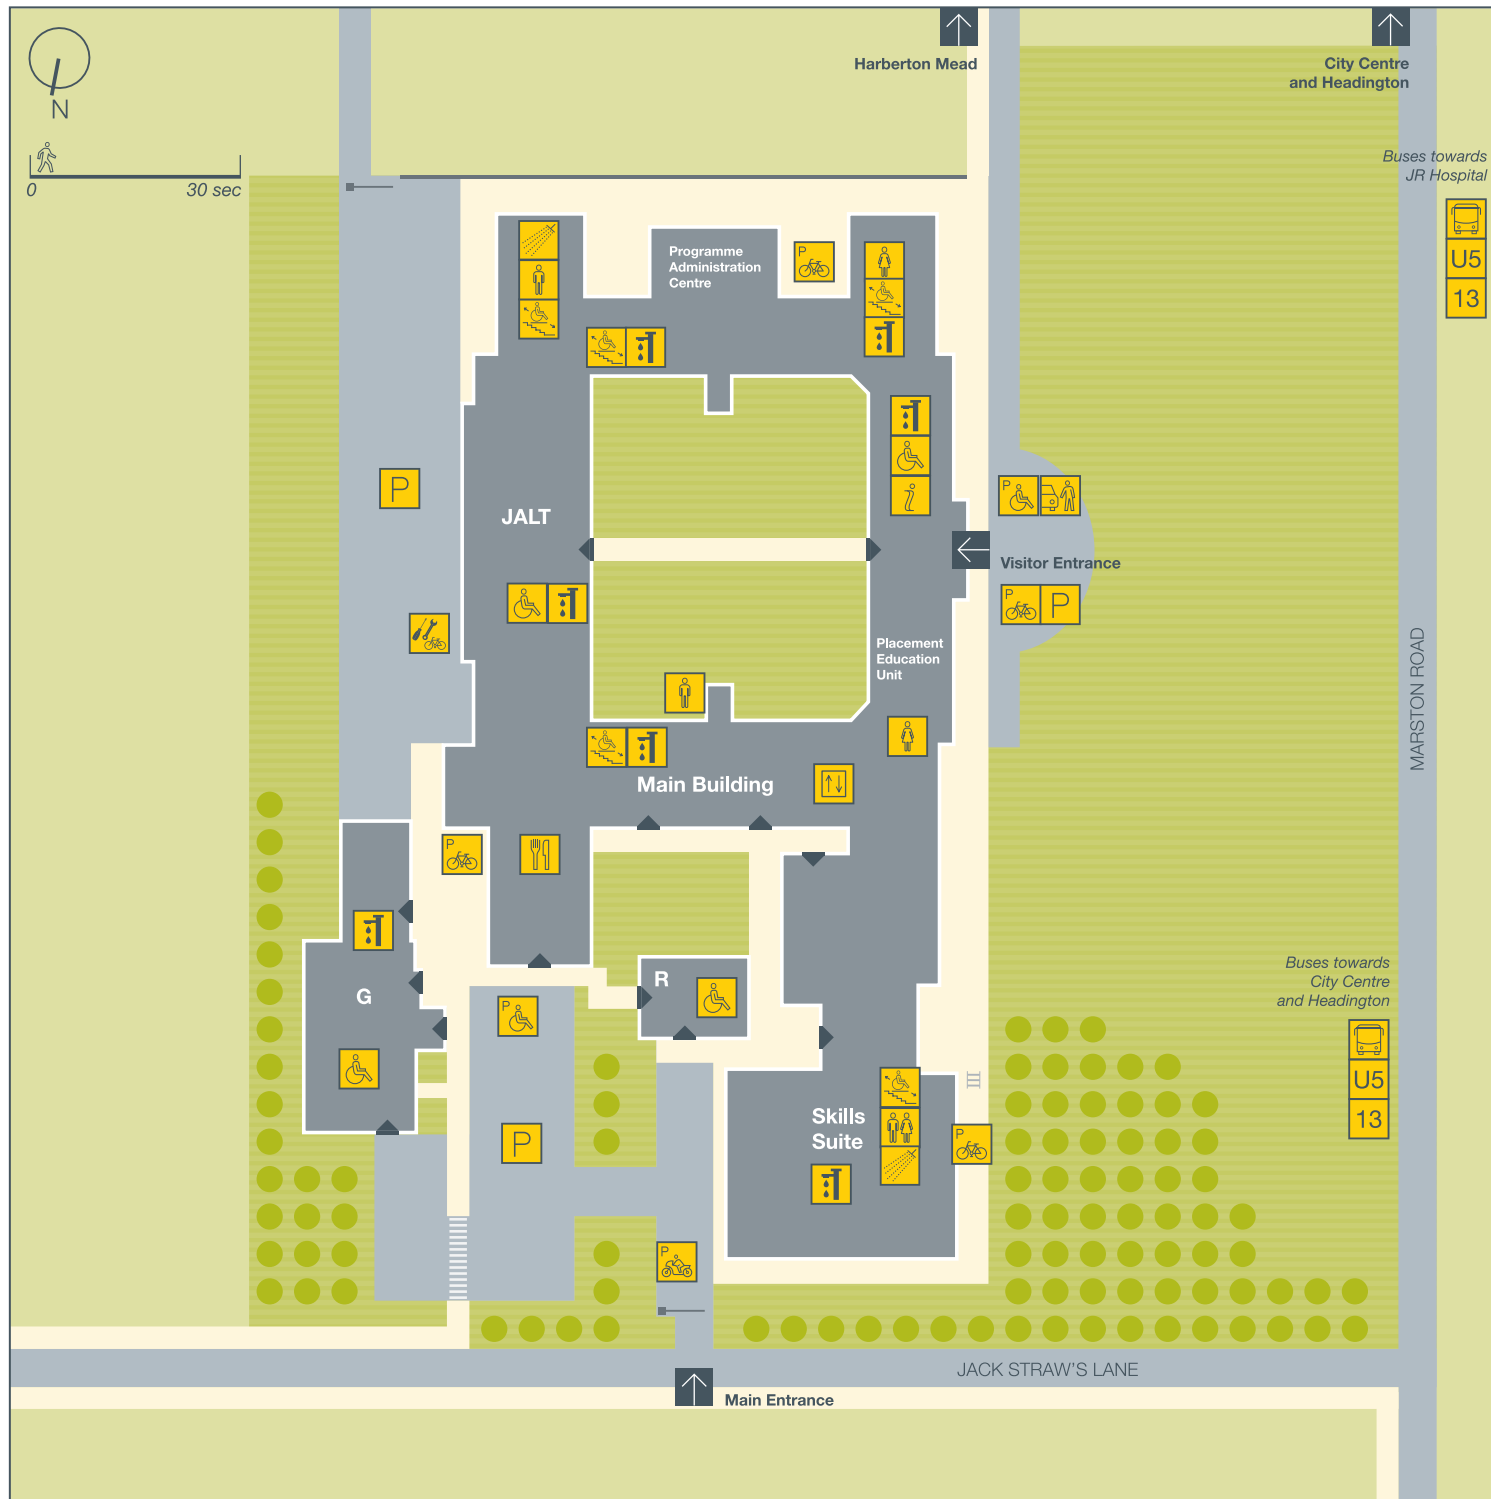

USEFUL STUFF

HEADINGTON CAMPUS

Marston Road Site

G. Gym

- Computer Room
- Offices and Teaching
- Skills Suite
- Student Support

JALT. Jane Ashley Lecture Theatre

Main Building

- Communications Suite
- Computer Room
- Kassam Lab
- Offices and Teaching
- Placement Education Unit
- Programme Administration Centre
- Skills Suite
- Student Common Rooms

R. Research

- Offices

- | | | | |
|--|--------------------|--|--------------------|
| | Information | | Accessible Toilets |
| | Restaurant | | Toilets |
| | Drop Off Point | | Shower |
| | Parking | | Stair Lift |
| | Accessible Parking | | Lift |
| | Bike Parking | | Water Dispenser |
| | Bus Stop | | Bike Doctor |