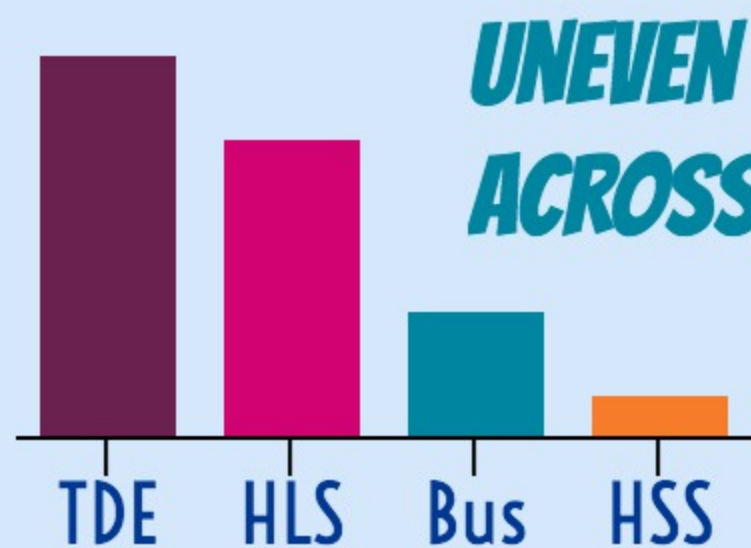

EVERYTHING YOU (NEVER REALLY) WANTED TO KNOW ABOUT MOODLE QUIZZES

AND WERE AFRAID TO ASK

WASTED OPPORTUNITIES

- Calculated
- Drag & drop
- Essay
- Gapfill/cloze
- Matching
- Multiple choice
- Numerical
- Ordering
- Short answer
- True/false

ONLINE QUIZ

OLYMPICS

Module with the biggest question bank: Accounting Information Systems

4857 questions

Department making the greatest use of quizzes: MEMS

9 of top 10 modules

Faculty using the widest range of question types: Health and Life Sciences