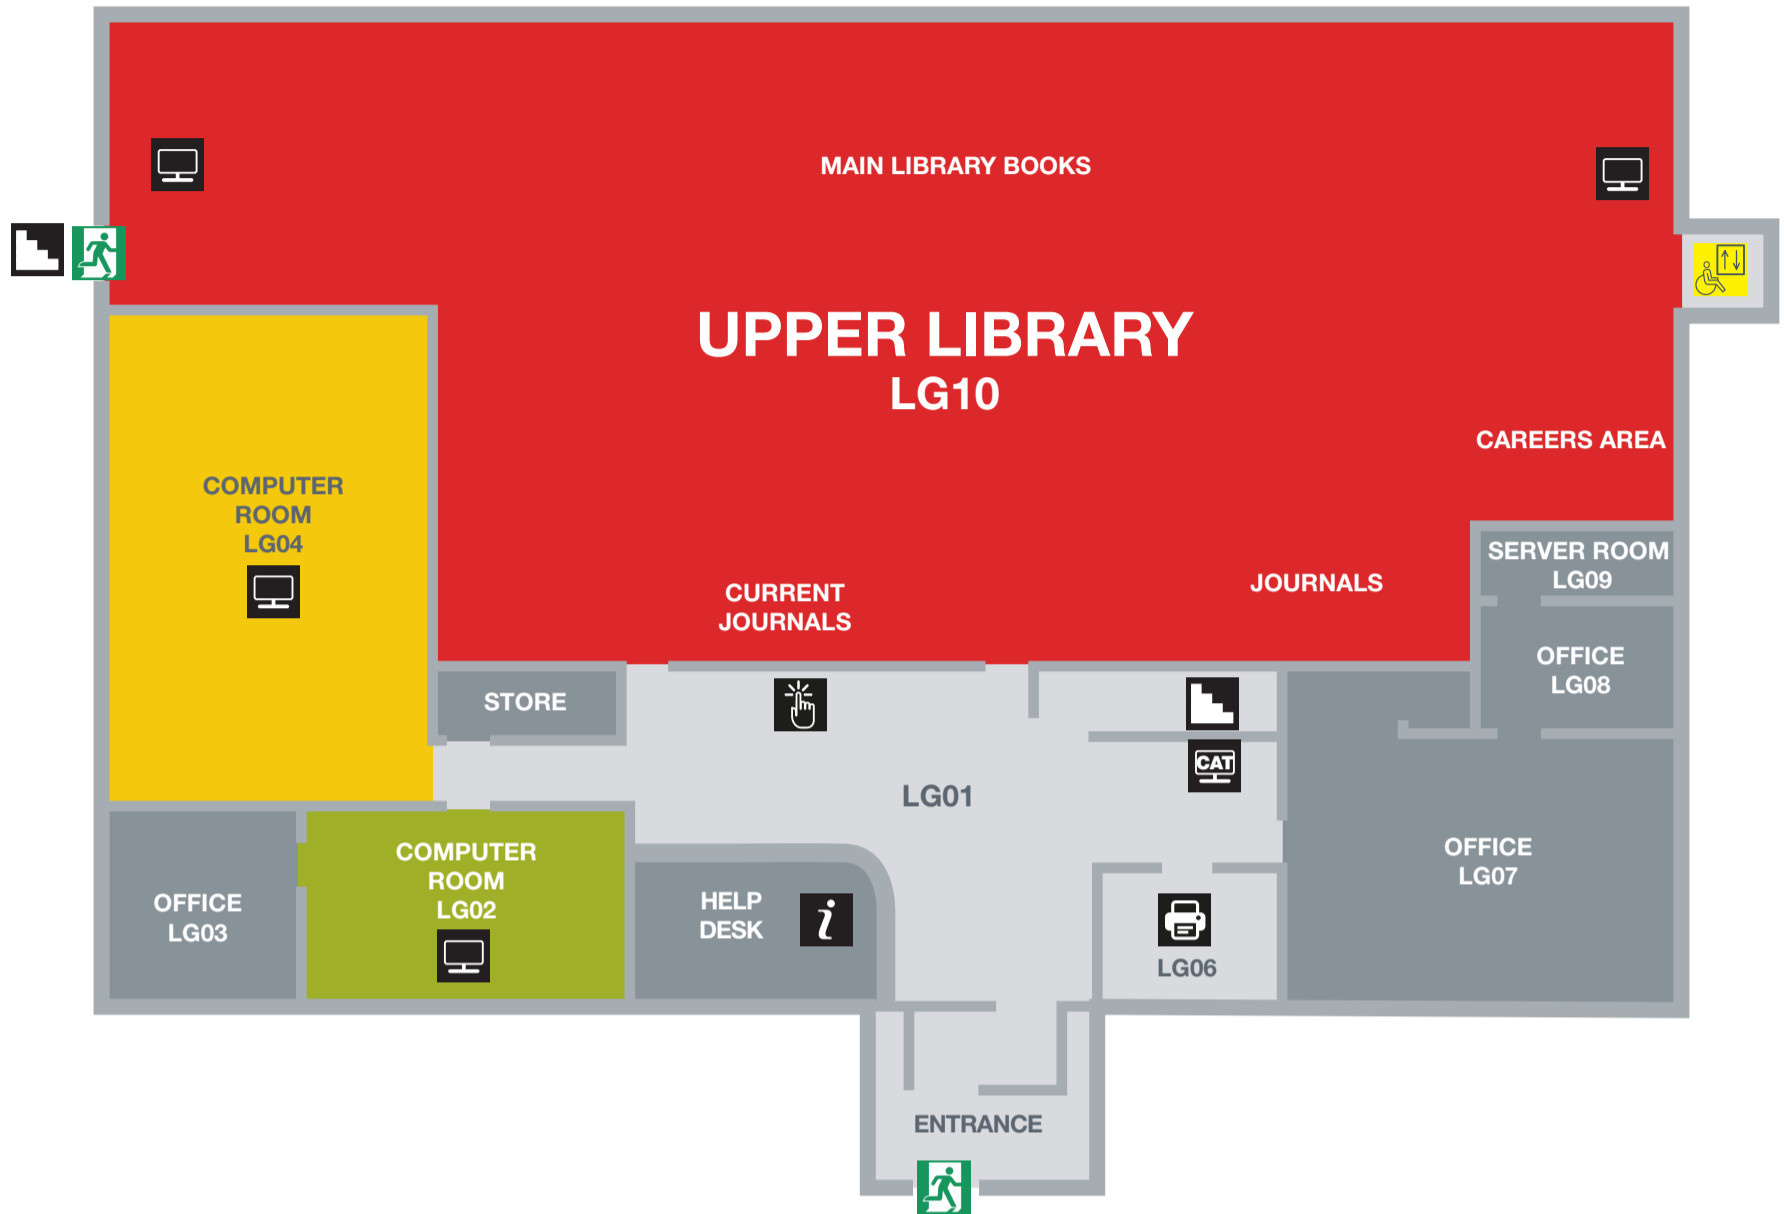

HARCOURT HILL LIBRARY

Upper Floor

Lower Floor

 Silent Spaces	 Quiet Spaces	 Collaborative Spaces	 Library Staff only
 Stairs	 Information	 Emergency Exit	
 Lift	 Print/copy colour/BW	 Lift for disabled users	
 PCs	 Self Service	 Accessible toilet	
 Library Catalogue	 Toilets		