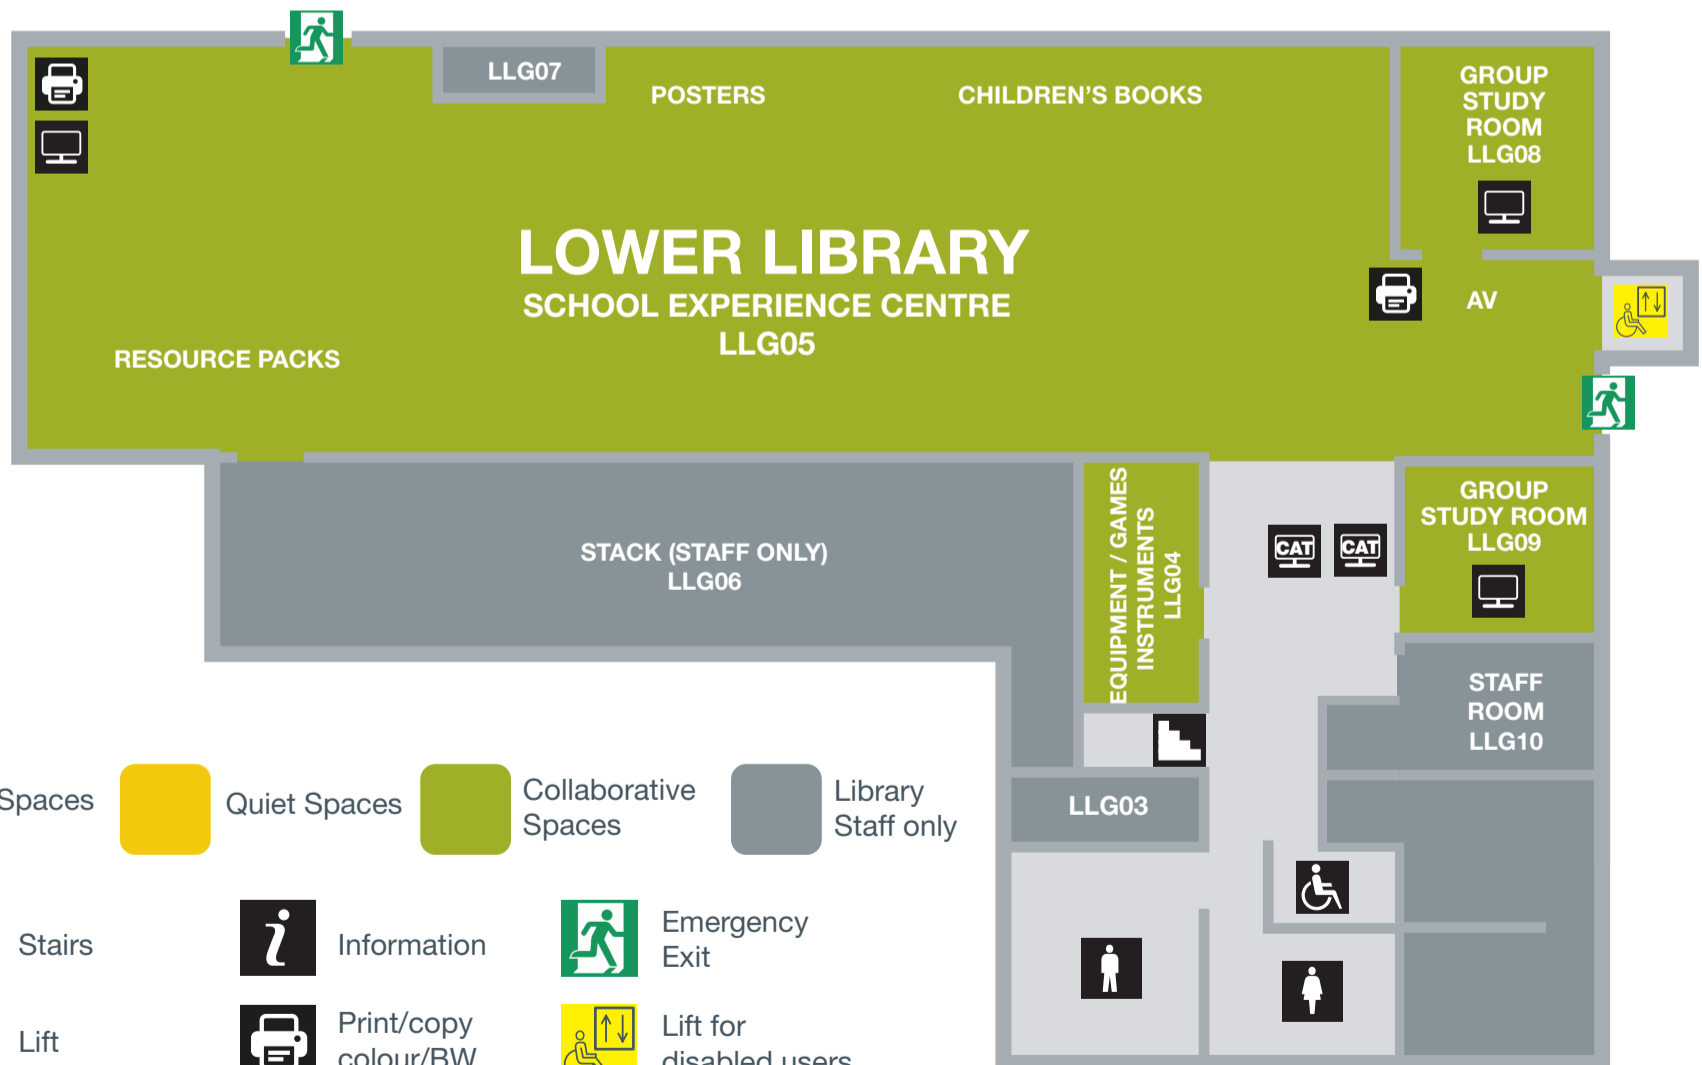

HARCOURT HILL LIBRARY

Upper Floor

Lower Floor

 Silent Spaces	 Quiet Spaces	 Collaborative Spaces	 Library Staff only
 Stairs	 Information	 Emergency Exit	
 Lift	 Print/copy colour/BW	 Lift for disabled users	
 PCs	 Self Service	 Accessible toilet	
 Library Catalogue	 Toilets		